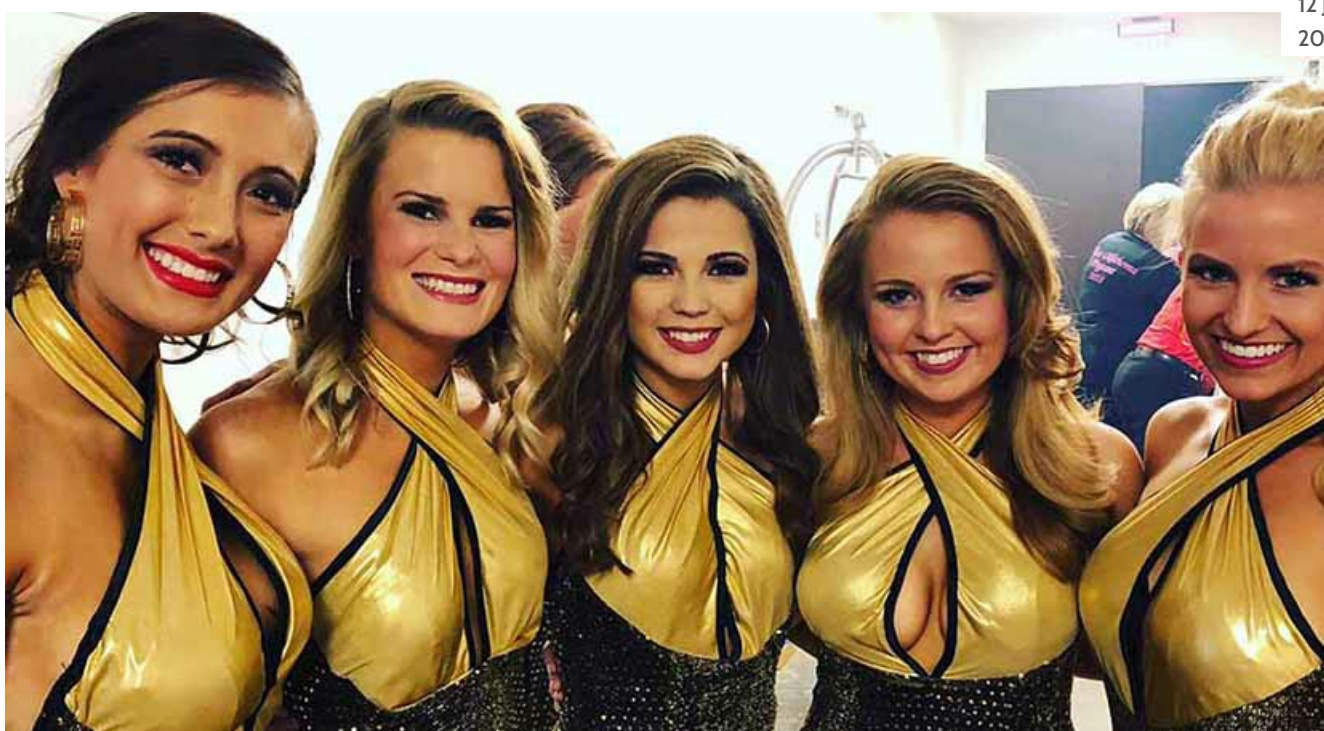

12 June,
2018

SWOSU Students Compete at Miss Oklahoma Pageant

Photo Caption: These five SWOSU students/graduates were among the 45 contestants at the recent Miss Oklahoma Pageant. They are (from left) Miss SWOSU Melissa Valencia, Marlow; Miss Collinsville Hailey Raetz, Hydro; Miss Grand Lake Meaghan Dorn, Mangum; Miss Mustang Ashlin Murray, Weatherford; and Miss Riverwalk Maybree Rittenhouse, Lawton.

Five students/graduates of Southwestern Oklahoma State University in Weatherford were among 45 contestants who participated in the Miss Oklahoma Pageant held June 5-9 in Tulsa.

Miss SWOSU Melissa Valencia of Marlow won the $500 Miracle Maker Award for raising the most money for the Children's Miracle Hospital. Valencia also won a $200,000 scholarship to a vocal academy in Philadelphia and a non-finalist $750 award. Valencia sang opera for her talent.