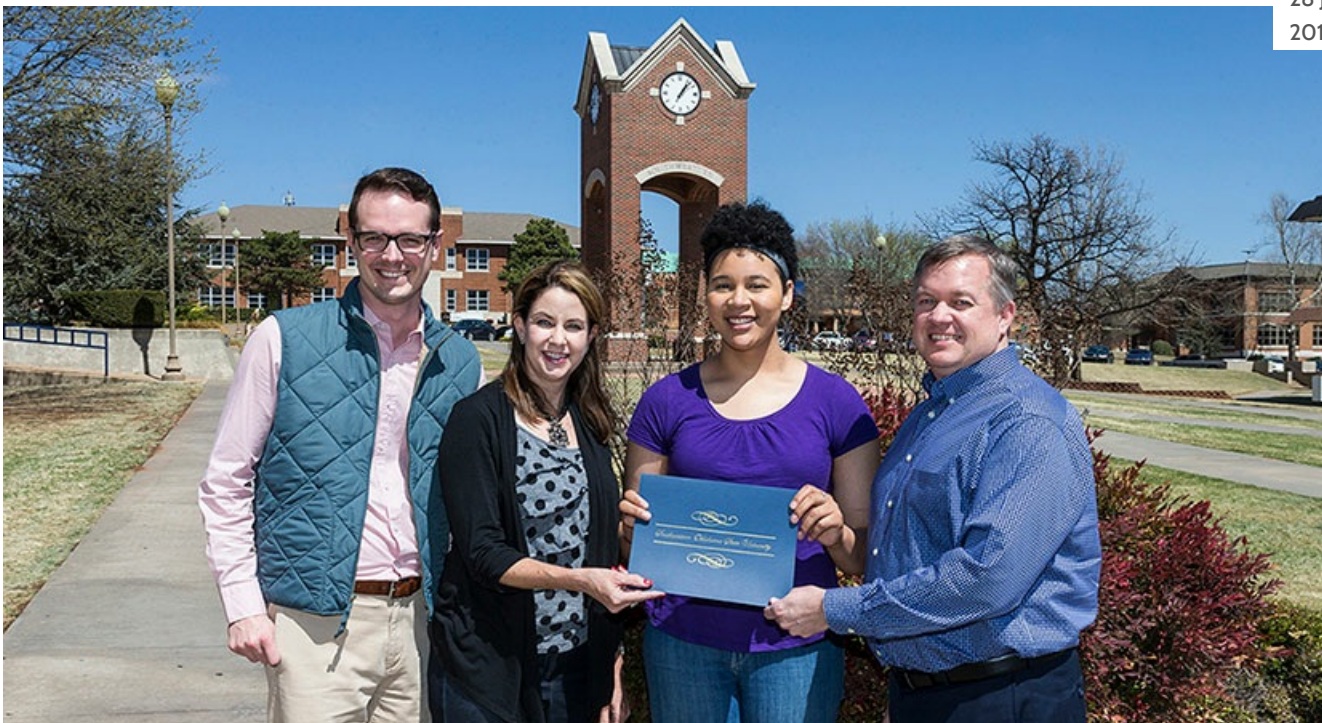

## SWOSU Awards Scholarship in Honor of Florence Ann Hutchison

Photo Caption: SWOSU student Caitlin Parker (third from left) of Clinton is the 2018-19 recipient of the Florence Ann (Hoskins) Hutchison Memorial Scholarship. With her are (from left) SWOSU Foundation Executive Director Garrett King and Florence's daughter and son Jennifer (Hutchison) McManus and Chad Hutchison.

The late Florence Ann (Hoskins) Hutchison was a much-loved figure in the Memorial Student Center at Southwestern Oklahoma State University (SWOSU) in Weatherford. For many years, she was a cheerful and welcoming employee in the cafeteria and she encouraged and inspired multiple generations of SWOSU Bulldogs.

Hutchison died in 2015, but her children chose to honor her memory by making a generous contribution to SWOSU to support a scholarship for a student working in the cafeteria.

The 2018-19 recipient of the Florence Ann (Hoskins) Hutchison Memorial Scholarship is Caitlin Parker of Clinton. Parker is studying psychology at SWOSU.

“SWOSU stands firmly on the Hilltop today because our employees are very much a family,” said SWOSU President Dr. Randy L. Beutler. “Florence Ann became an institution at our institution, and we are so honored that her children have chosen to pay tribute to her by supporting the students she cared about so deeply.”